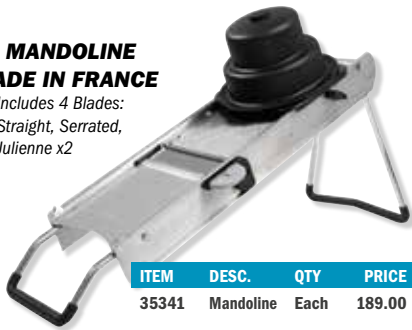

LA MANDOLINE MADE IN FRANCE

- Includes 4 Blades:
Straight, Serrated,
Julienne x2

ITEM	DESC.	QTY	PRICE
35341	Mandoline	Each	189.00

KOBRA MANDOLIN

ITEM	DESCRIPTION	QTY	PRICE
35339	V Blade - 880 x 368mm	Each	99.90