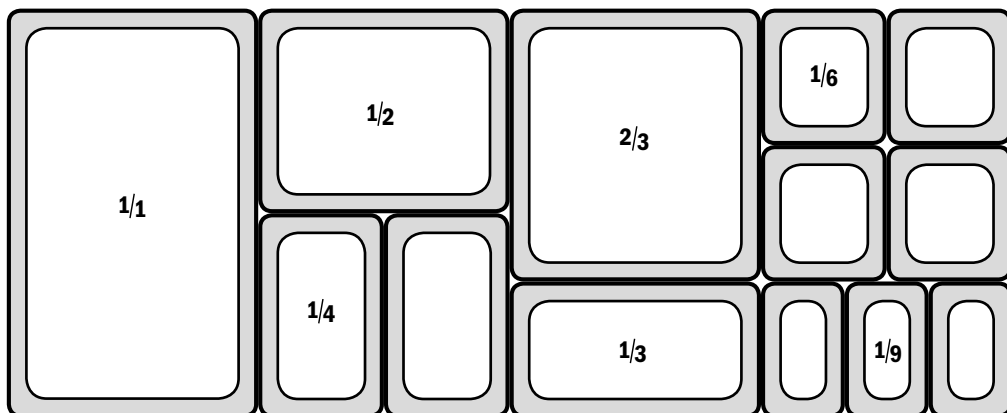

ITEM	DESCRIPTION	QTY	PRICE	ITEM	DESCRIPTION	QTY	PRICE
35685	1/1 Size - 530 x 325 x 20mm	Each	19.90	35708	1/6 Size - 175 x 161 x 65mm	Each	7.90
35686	1/1 Size - 530 x 325 x 65mm	Each	19.90	35709	1/6 Size - 175 x 161 x 100mm	Each	8.90
35687	1/1 Size - 530 x 325 x 100mm	Each	24.90	35710	1/6 Size - 175 x 161 x 150mm	Each	12.90
35688	1/1 Size - 530 x 325 x 150mm	Each	31.90	35712	1/9 Size - 176 x 108 x 65mm	Each	4.90
35715	2/3 Size - 352 x 323 x 65mm	Each	19.90	35713	1/9 Size - 176 x 108 x 100mm	Each	6.90
35716	2/3 Size - 352 x 323 x 100mm	Each	22.90	35689	1/1 Perforated - 530 x 325 x 20mm	Each	23.90
35717	2/3 Size - 352 x 323 x 150mm	Each	25.90	35690	1/1 Perforated - 530 x 325 x 65mm	Each	24.90
35695	1/2 Size - 325 x 265 x 65mm	Each	12.90	35691	1/1 Perforated - 530 x 325 x 100mm	Each	29.90
35696	1/2 Size - 325 x 265 x 100mm	Each	14.90	35698	1/2 Perforated - 325 x 265 x 65mm	Each	16.90
35697	1/2 Size - 325 x 265 x 150mm	Each	22.90	35699	1/2 Perforated - 325 x 265 x 100mm	Each	21.90
35700	1/3 Size - 321 x 177 x 65mm	Each	11.90	35720	1/1 Size - Lid	Each	16.00
35701	1/3 Size - 321 x 177 x 100mm	Each	13.90	35726	2/3 Size - Lid	Each	14.00
35702	1/3 Size - 321 x 177 x 150mm	Each	17.90	35721	1/2 Size - Lid	Each	12.00
35705	1/4 Size - 265 x 162 x 65mm	Each	9.90	35722	1/3 Size - Lid	Each	9.00
35706	1/4 Size - 265 x 162 x 100mm	Each	12.90	35723	1/4 Size - Lid	Each	7.00
35707	1/4 Size - 265 x 162 x 150mm	Each	15.90	35724	1/6 Size - Lid	Each	5.00
				35725	1/9 Size - Lid	Each	4.00
				35728	Dividing Bar 325mm 1/2 Size	Each	6.50
				35729	Dividing Bar 530mm 1/1 Size	Each	8.50